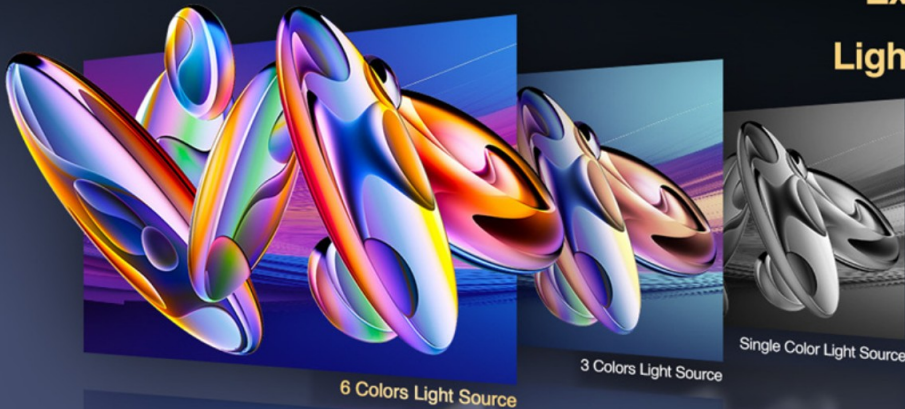

Exclusive 6-colour LED Light Source Technology

Brilliant Visual Before Your Eyes

Brighter highlights, sharper details and more vibrant colors come alive

4K
SUPPORT

1080P
NATIVE

1900
ANSI

1080P

720P