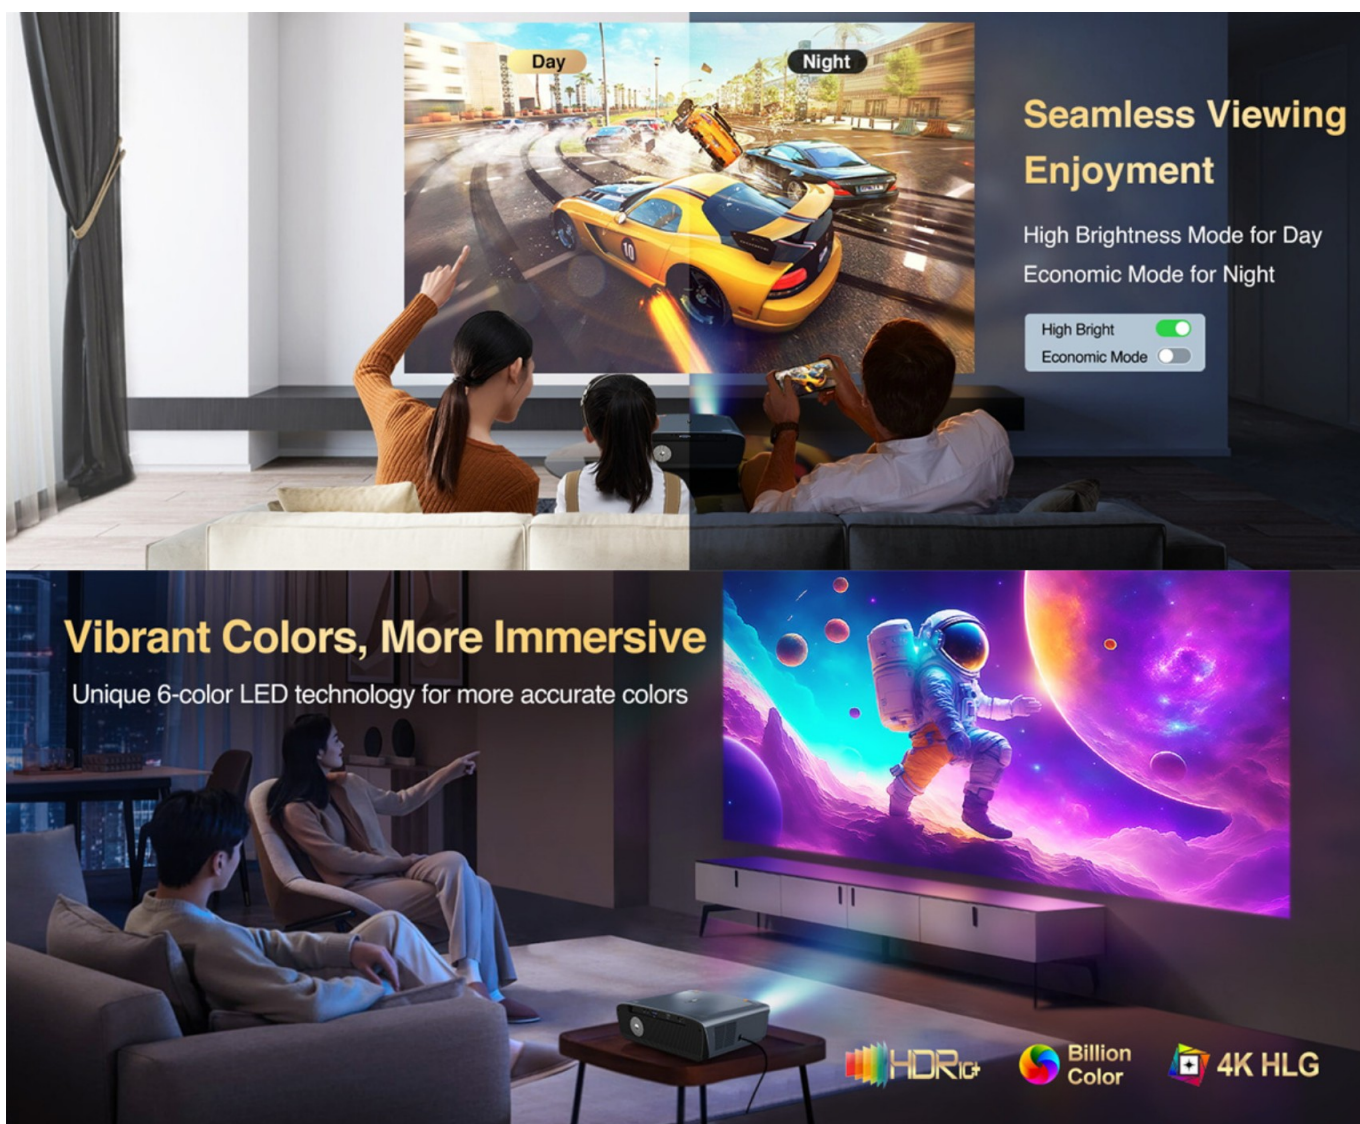

Exclusive 6-colour LED Light Source Technology

Brilliant Visual Before Your Eyes

Brighter highlights, sharper details and more vibrant colors come alive

4K
SUPPORT

1080P
NATIVE

1900
ANSI

1080P

720P